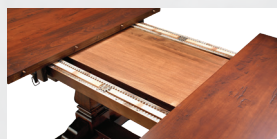

2005-0002DT-72
72"W x 42"D x 30"H

78" Dining Table

2005-0007DT-78
78"W x 42"D x 30"H

Shown in: Brown Maple
finished with OV200-H.

Extension Table Features:

1½" Top Edge Detail

Self-Storing Leaves

Gear Slide System