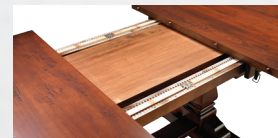

2005-0005EL

Second leaf without apron
for self-storing

Shown in: Brown Maple
finished with OV200-H.

Extension Table Features:

1/2" Breadboard
End Detail

Self-Storing Leaves

Gear Slide System

Dining Table Features: