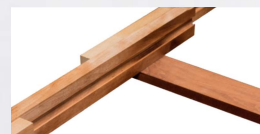

Wood Slide System