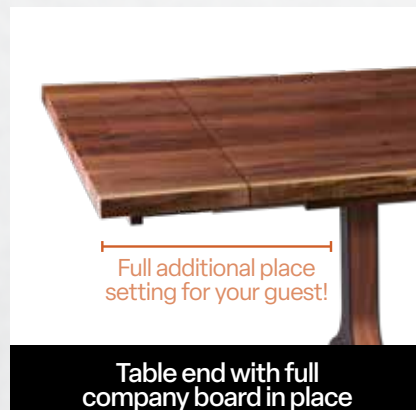

Shown with:
Live Edge top
and Strada base

Premium
under-table hardware

Continuous matching
wood grain

Scan to see a demonstration
of how easy it is to use the
Company Boards.

Table end before extension
of company board

Table end with extension
pulled out

Full additional place
setting for your guest!

Table end with full
company board in place

Live Edge Tops

Shown in: Rustic Walnut

*Top depth will vary + or - 2" because of the live edge.