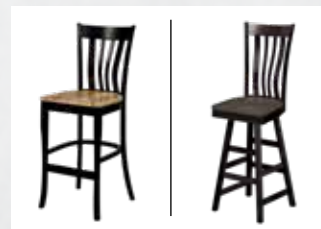

Arm Chair

2016-0400AC

25 ½"W x 23 ½"D x 42"H

Seat: 19 ¼"W x 18"D x 17 ¾"H

Arm: 25 ½"W x 26"H

Seat Shown in: Red Oak finished with OCS-118 Antique Slate

Frame Shown in: Red Oak finished with FC-11047 Ebony

Also available in counter and bar heights with standard or swivel bases. See Price List