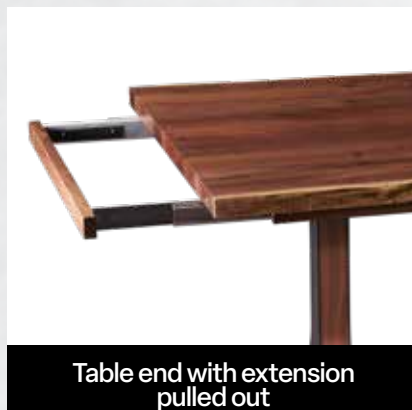

Most tabletops are finished with boiled linseed oil and then coated with a clear topcoat, enhancing the beauty of the natural grain without the need for additional staining steps. The Straight Edge tops are available in any wood species, and both can be finished in any stain color. The Company Boards come in 12" or 18" widths and are suitable for any Live Edge or Straight Edge tables.

Shown with:
Live Edge top
and Strada base

Premium
under-table hardware

Continuous matching
wood grain

Scan to see a demonstration
of how easy it is to use the
Company Boards.

Table end before extension
of company board

Table end with extension
pulled out

Full additional place
setting for your guest!

Table end with full
company board in place

Live Edge Tops

Shown in: Rustic Walnut

*Top depth will vary + or - 2" because of the live edge.