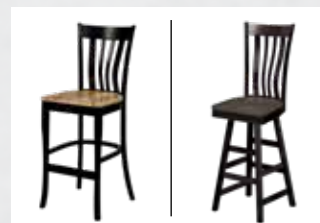

Frame Shown in: Red Oak finished with FC-11047 Ebony

Chairs also available in counter and bar heights.
See Price List

Optional Features:

Fabric Seat

Leather Seat

Also available in counter and bar heights with standard or swivel bases.
See Price List