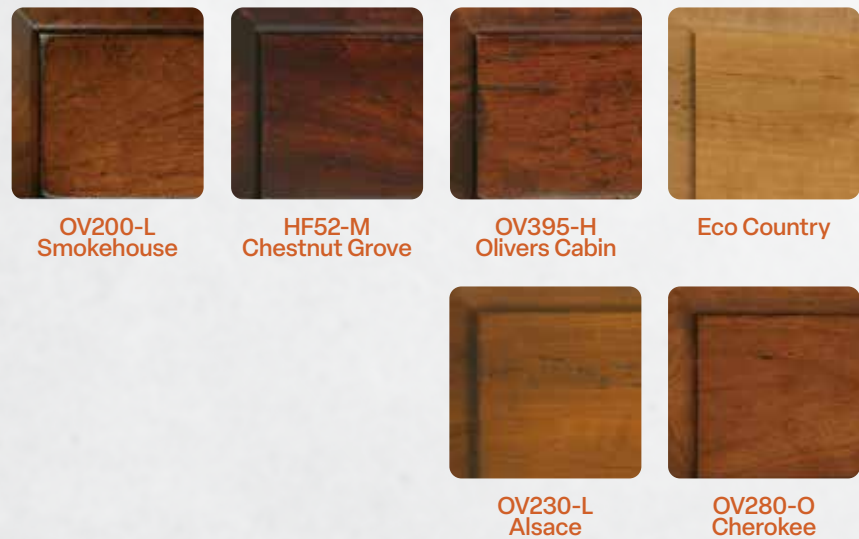

Color charts may vary to actual wood samples.