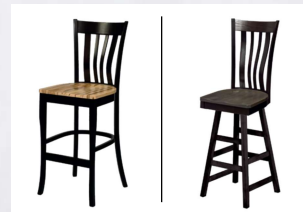

| Bristol Dining Collection

Transitional with a subtle touch of Shaker inspiration, Bristol features a rectangular table, arm and side chairs with unique lumbar back support. A wine server is also available.

Wine Server Features:

1" Top Edge Detail

Mullion Details

Bristol Side & Arm Chairs

Side Chair

2016-0401SC

19 ½"W x 23 ½"D x 42"H

Seat: 19 ¼"W x 18"D x 17 ¾"H

Arm Chair

2016-0400AC

25 ½"W x 23 ½"D x 42"H

Seat: 19 ¼"W x 18"D x 17 ¾"H

Arm: 25 ½"W x 26"H

Seat Shown in: Red Oak finished with OCS-118 Antique Slate

Frame Shown in: Red Oak finished with FC-11047 Ebony

Also available in counter and bar heights with standard or swivel bases. See Price List