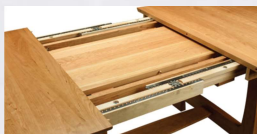

Extension Table Features:

Self-Storing Leaves