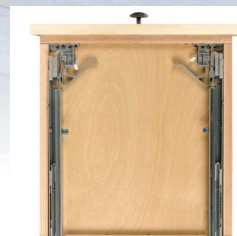

Collection features:

Top Edge Detail

Dovetail
Drawer Boxes

Base Detail

Undermount
Soft-close Slide

Scooped Seat

Bristol Trestle Dining Tables

60" Trestle Dining Table