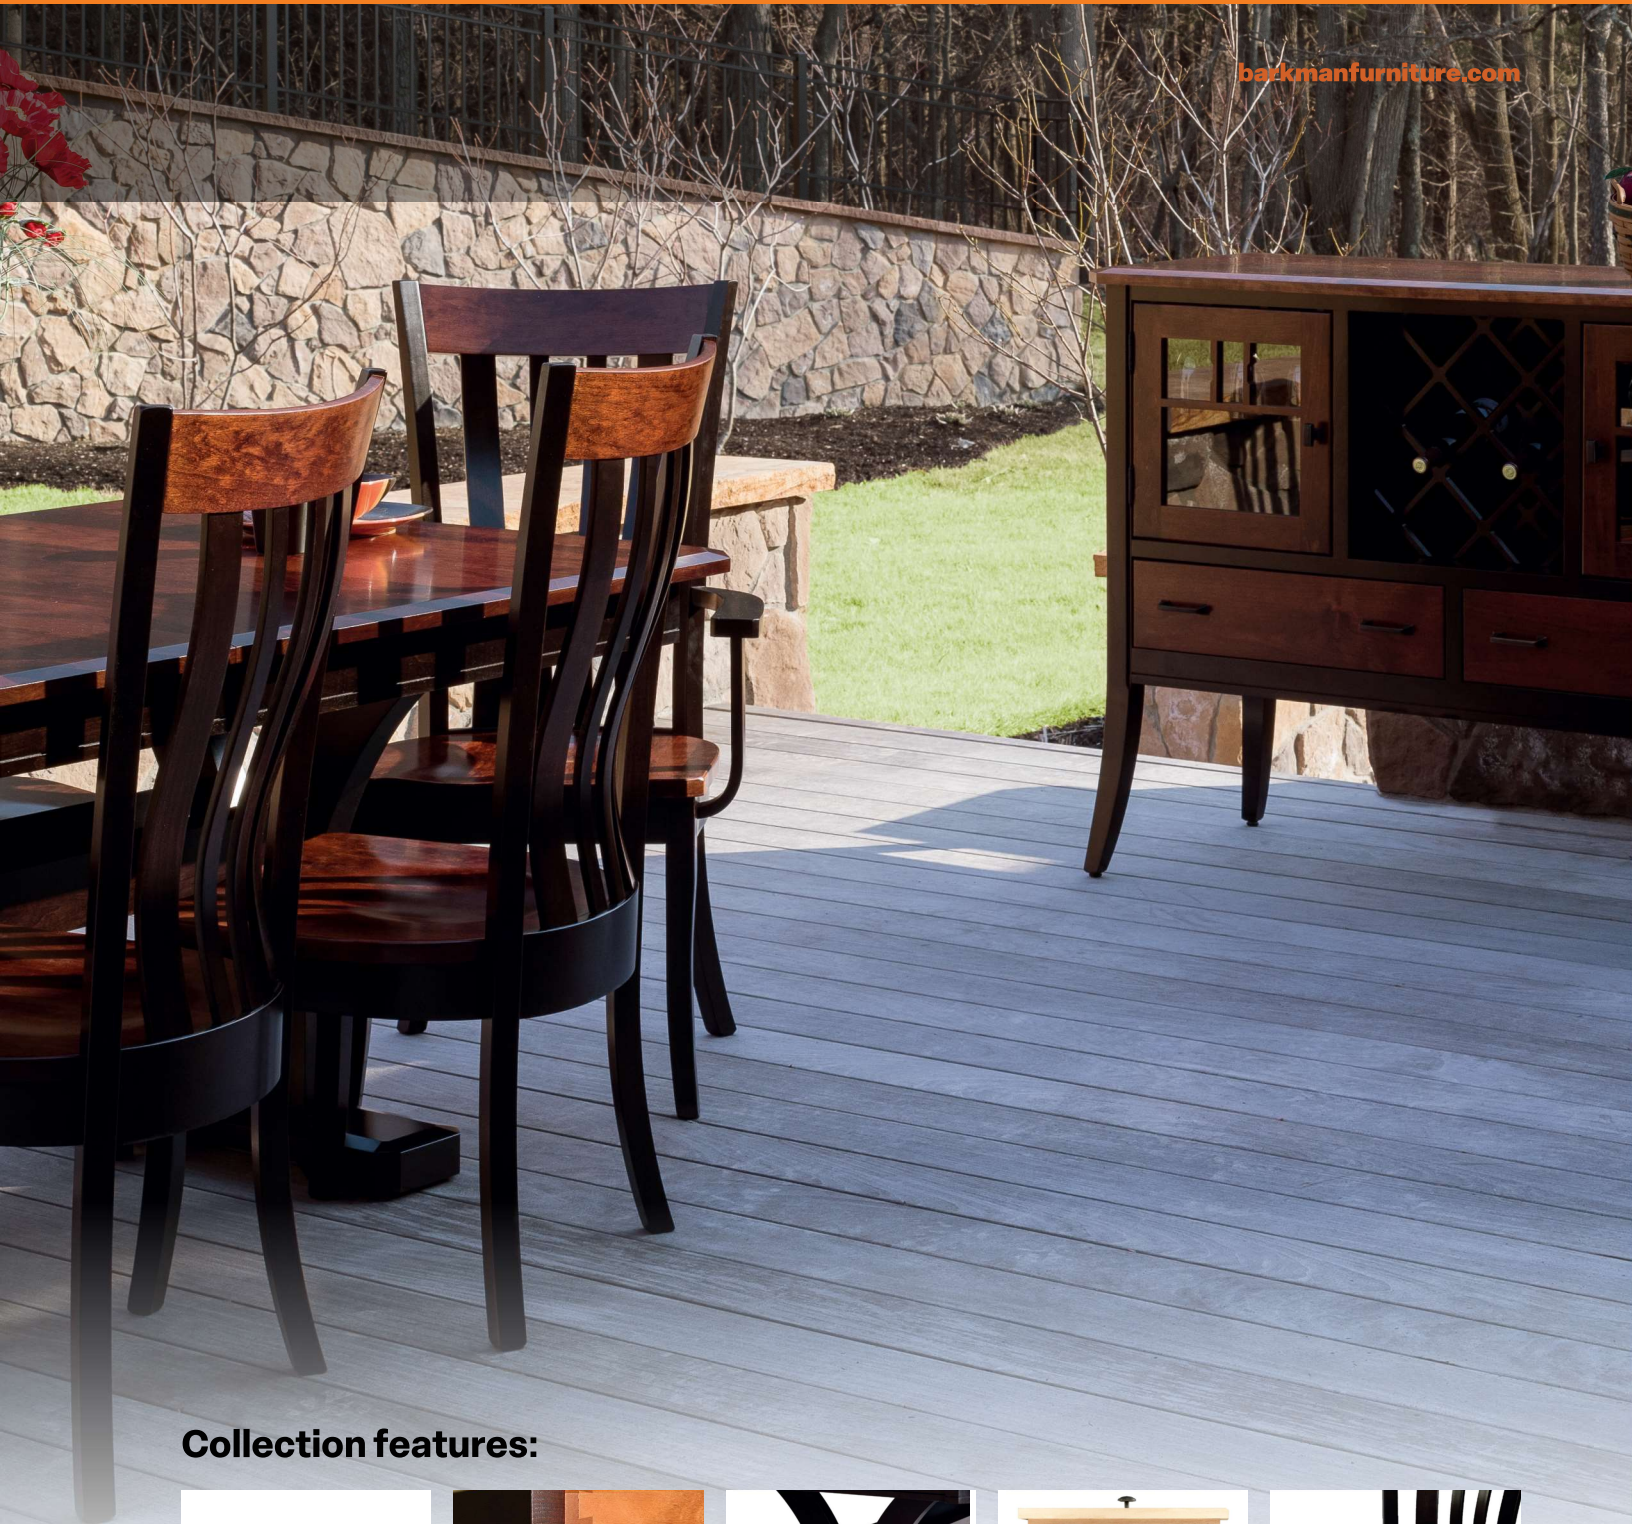

| Bristol Dining Collection

Transitional with a subtle touch of Shaker inspiration, Bristol features a rectangular table, arm and side chairs with unique lumbar back support. A wine server is also available.

Collection features:

Top Edge Detail

Dovetail
Drawer Boxes

Base Detail

Undermount
Soft-close Slide

Scooped Seat

Bristol Trestle Dining Tables

60" Trestle Dining Table

Shown in: Sap Cherry finished with FC-10901 Golden Brown and Brown Maple finished with FC-11047 Ebony

Dining Table Features:

1" Top Edge Detail

Base Detail

Bristol Trestle Extension Tables

Includes one 18" leaf

72" Trestle Extension Table

2016-0504ET-72

With leaf: 90"W x 42"D x 30"H

Without leaf: 72"W x 42"D x 30"H

Additional 18" Leaf**

2016-0005E

Second leaf without apron for self-storing

Shown in: Sap Cherry finished with FC-10901 Golden Brown and Brown Maple finished with FC-11047 Ebony