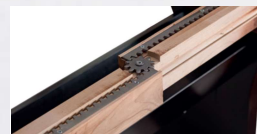

Gear Slide System