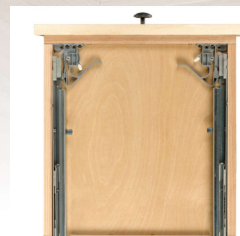

Undermount
Soft-close Slide