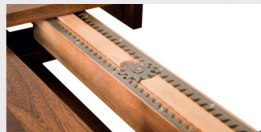

Gear Slide System