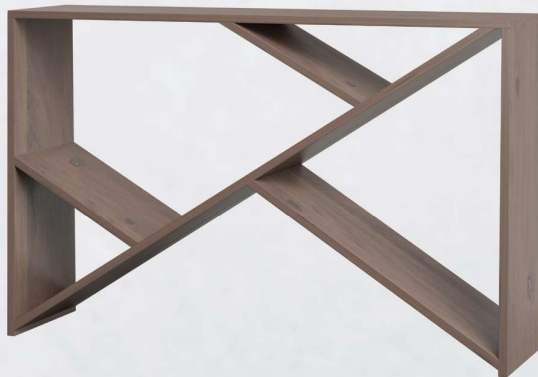

### **Destiny** End Table

**End Table**

**5205-0101ET**

24"W x 20"D x 23"H

**Shown in:** Red Oak finished with OCS-131 Frost

**Metal Shown in:** Oil Rubbed Bronze Powder Coat

### **Everest** Coffee Table

**Coffee Table**

**5206-0201CT**

52"W x 32"D x 18"H

**Shown in:** Brown Maple finished with OCS-119 Cappuccino

### **Lincoln** Console Table

**Console Table**

**5207-0401CT**

48"W x 12"D x 30"H

**Shown in:** Rustic Walnut finished with OCS-134 Argos