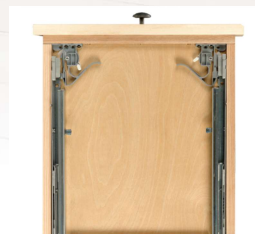

Collection features:

Top Edge Detail

Dovetail
Drawer Boxes

Base Detail

Undermount
Soft-close Slide

Framed Construction

Halley Bed with Upholstered Headboard

King Bed

1027-020KBP

King Headboard Only

1027-020KBP-HB

Bed: 80 ½"W x 86 ¼"D x 34"H

Headboard: 80 ½"W x 2"D x 34"H

Queen Bed

1027-030QBP

Queen Headboard Only

Headboard: 58 ½"W x 2"D x 34"H

Headboard Shown in: R1-89 Gorgeous Fabric

Steel Base Shown in: Terracite Powder Coat

Halley 6-Drawer Dresser

6-Drawer Dresser

1027-0100D6

50"W x 18"D x 30"H

Hardware: A500-4-BC Pulls