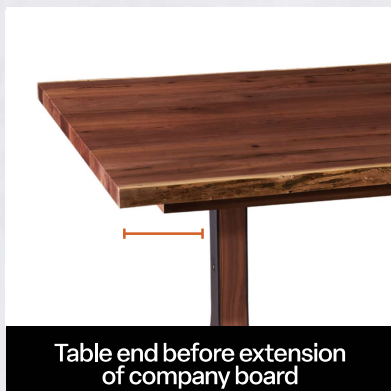

Most tabletops are finished with boiled linseed oil and then coated with a clear topcoat, enhancing the beauty of the natural grain without the need for additional staining steps. The Straight Edge tops are available in any wood species, and both can be finished in any stain color. The Company Boards come in 12" or 18" widths and are suitable for any Live Edge or Straight Edge tables.

Shown with:
Live Edge top
and Strada base

Premium
under-table hardware

Continuous matching
wood grain

Scan to see a demonstration
of how easy it is to use the
Company Boards.

Table end before extension
of company board

Table end with extension
pulled out

Full additional place
setting for your guest!

Table end with full
company board in place

Live Edge Tops

Shown in: **Rustic Walnut**

*Top depth will vary + or - 2" because of the live edge.