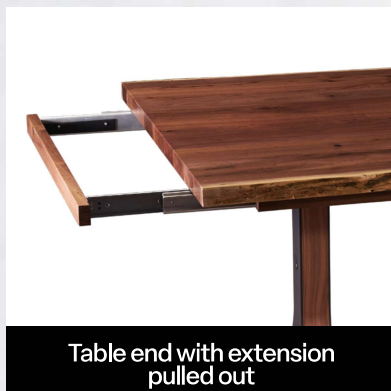

Most tabletops are finished with boiled linseed oil and then coated with a clear topcoat, enhancing the beauty of the natural grain without the need for additional staining steps. The Straight Edge tops are available in any wood species, and both can be finished in any stain color. The Company Boards come in 12" or 18" widths and are suitable for any Live Edge or Straight Edge tables.

Shown with:
Live Edge top
and Strada base

Premium
under-table hardware

Continuous matching
wood grain

Scan to see a demonstration
of how easy it is to use the
Company Boards.

Table end before extension
of company board

Table end with extension
pulled out

Full additional place
setting for your guest!

Table end with full
company board in place

Live Edge Tops

Shown in: **Rustic Walnut**

*Top depth will vary + or - 2" because of the live edge.