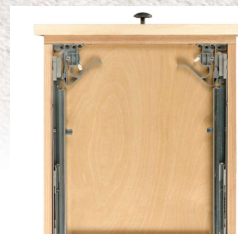

Collection features:

Top Edge Detail

Dovetail
Drawer Boxes

Base Detail

Undermount
Soft-close Slide

Framed Construction

Oakley Bed

King Bed

1028-020KB

King Headboard Only

1028-020KB-HB

Bed: 79"W x 84"D x 52"H

Headboard: 79"W x 2¼"D x 52"H

Queen Bed

1028-030QB

Queen Headboard Only