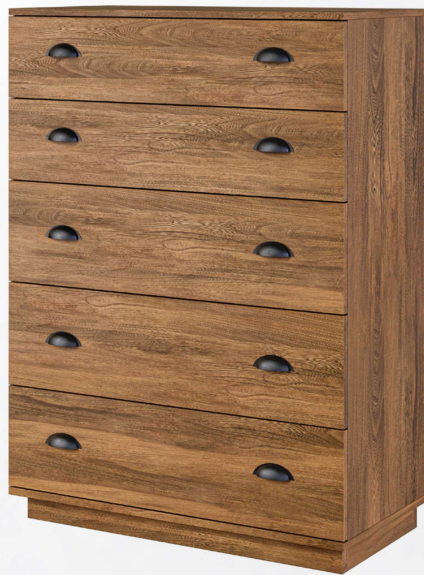

Oakley Bedroom Collection

A blend of modern styles adaptable to any theme, this collection boasts a heavy-duty back frame for enduring stability. Functionalities include under-mount slides and soft-close drawers. The uniquely designed farmhouse-inspired headboard adds a charm that is complemented by the beautiful fawn color as shown above.

1028-030QB-HB

Bed: 63"W x 84"D x 52"H

Headboard: 63"W x 2¼"D x 52"H

Full Bed

1028-040FB

Full Headboard Only

1028-040FB-HB

Bed: 57"W x 78"D x 52"H

Headboard: 57"W x 2¼"D x 52"H

Shown in: Grey Elm finished with
FC-20409 Special Walnut

Oakley 6-Drawer Dresser

6-Drawer Dresser

1028-0100D6

55"W x 18"D x 32"H

Hardware: K811-MB Pulls

Shown in: Grey Elm finished with
FC-20409 Special Walnut

Oakley 5-Drawer Chest

5-Drawer Chest

1028-0130C5

36"W x 18"D x 50"H

Hardware: **K811-MB** Pulls

Shown in: Grey Elm finished with
FC-20409 Special Walnut

Oakley 1-Drawer Nightstand

1-Drawer Nightstand