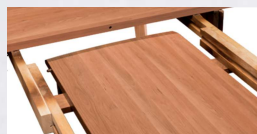

Extension Table Features:

Self-Storing Leaf