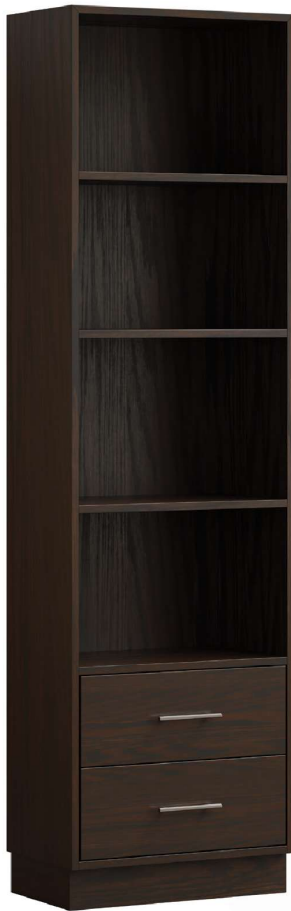

Arcadia Entertainment Center

Arcadia Entertainment Center

4006-0313EC

Overall: 121"W x 18"D x 85"H

Bridge: 73"W x 14"D x 13"H

Entertainment center features include:

- 3 adjustable shelves per tower
- Fixed center shelf in media console
- Adjustable wood shelf behind doors
- Wire cutout
- Mitered case construction
- Soft-close hinges
- Soft-close under-mount drawer slides
- Dovetailed drawer boxes
- Optional arrangements

Shown here in:

Wood: Red Oak Finish: FC-15743 Briar Hardware: 36874-G10 Pulls

Arcadia Entertainment Center

Arcadia Media Tower

4006-0311MT

24"W x 14"D x 85"H

Shown here in:

Wood: Red Oak **Finish:** FC-15743 Briar **Hardware:** 36874-G10 Pulls

Arcadia Media Console

4006-0312MC-73

73"W x 18"D x 23"H

Shown here in:

Wood: Red Oak **Finish:** FC-15743 Briar **Hardware:** 36874-G10 Pulls